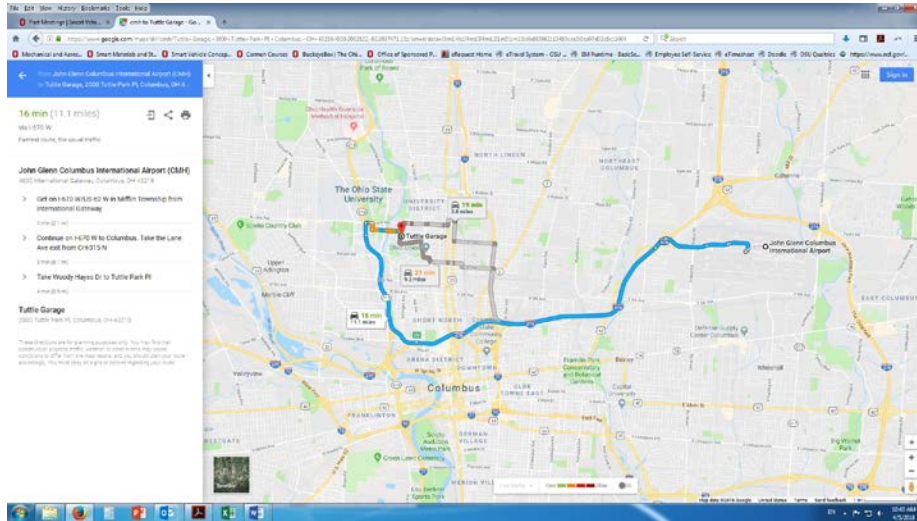

Google Maps link for directions **from Port Columbus International Airport to Tuttle Garage (OSU Public Parking)**; 2000 Tuttle Park Pl, Columbus, OH 43210

<https://goo.gl/maps/FV8wBgKwkDq>

Overview:

From Tuttle Garage to Scott Lab: 201 West 19th Avenue, Columbus, OH 43210

<https://goo.gl/maps/9Vn5HNhui1N2>

Overview: approximately 5 minute walk.

Link of Scott Lab: <https://www.osu.edu/map/building.php?building=148>