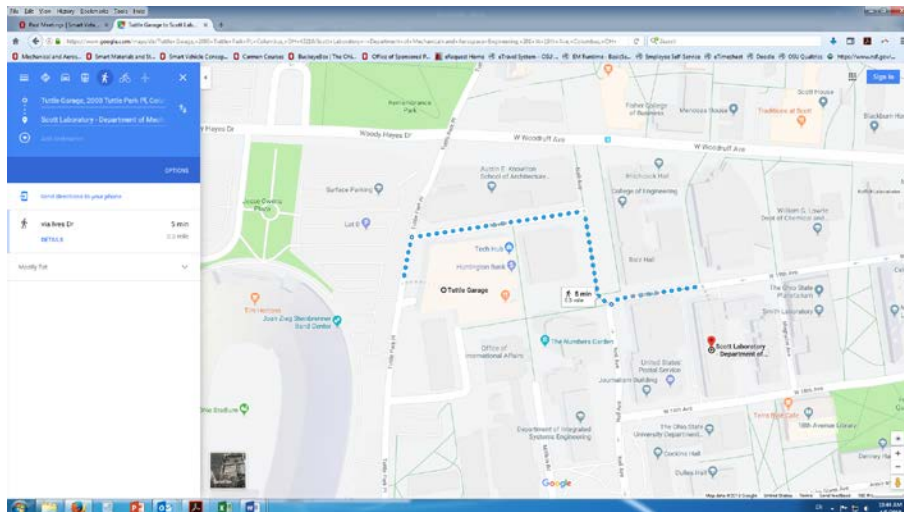

Google Maps link for directions **from Port Columbus International Airport to Tuttle Garage (OSU Public Parking)**; 2000 Tuttle Park Pl, Columbus, OH 43210

<https://goo.gl/maps/FV8wBgKwkDq>

Overview:

From Tuttle Garage to Scott Lab: 201 West 19th Avenue, Columbus, OH 43210

<https://goo.gl/maps/9Vn5HNhui1N2>

Overview: approximately 5 minute walk.

Link of Scott Lab: <https://www.osu.edu/map/building.php?building=148>